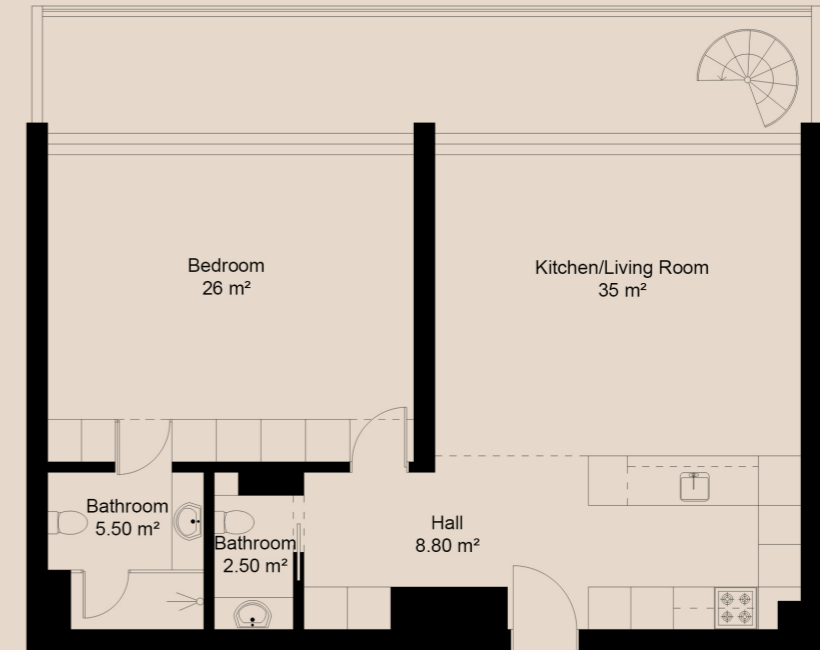

## A71 section 3 | 2<sup>nd</sup> floor one-bedroom apartment with terrace and rooftop

B29; B31; A65

Apartments with similar layout

Scan to view  
all Apartments

Elevate  
Your  
Lifestyle

Type | Tipologia: T1  
Floor | Piso: 2<sup>nd</sup> Floor  
Section | Secção: 3

Total Area | Área Total: 157 m<sup>2</sup>  
G.L. Area | A.B. Privativa: 78 m<sup>2</sup>  
Outdoor Area | Área Exterior: 79 m<sup>2</sup>

Building A  
Section 3  
A71

157 m<sup>2</sup>

Building A North | Section 3 | A71