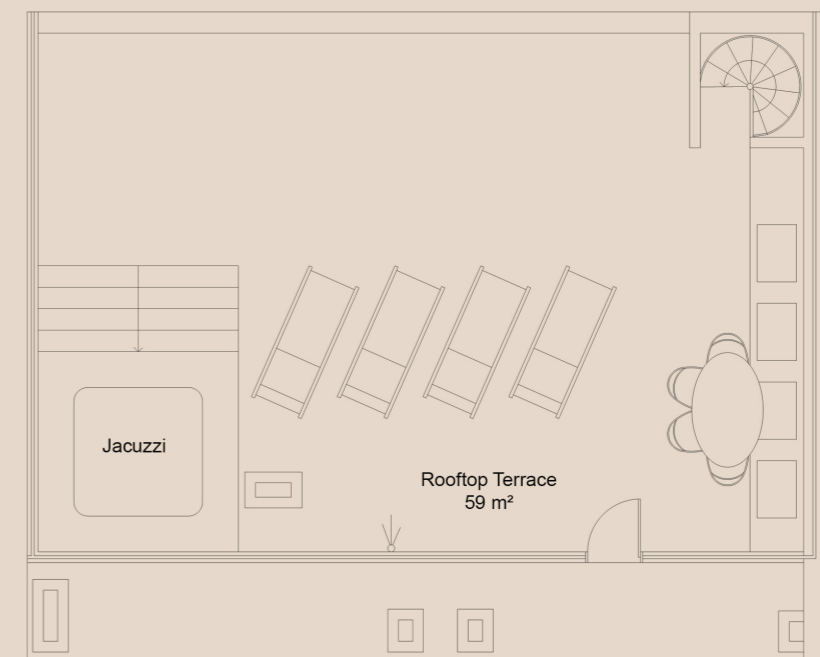

Building A North | Section 3 | A71

AN3A71